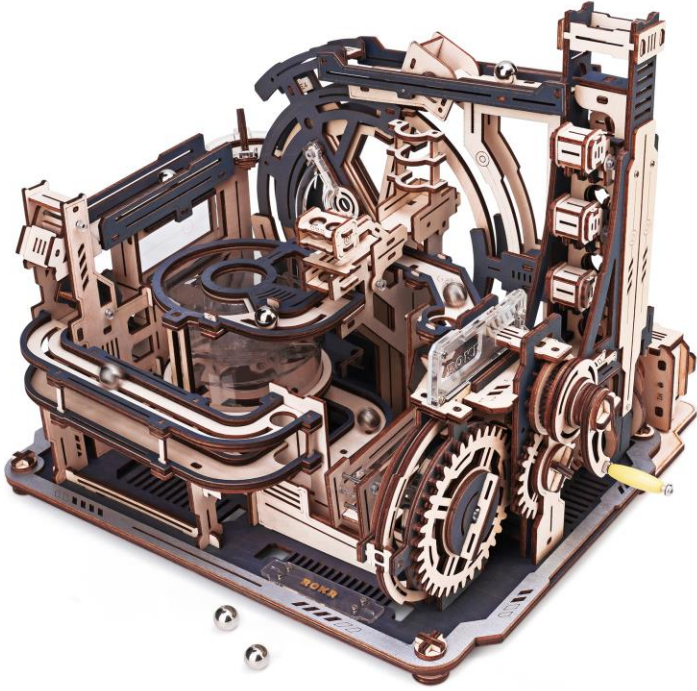

Rolife

ROBOTIME

DS037 Century Post Office

Brand	Item #	Description	MSRP	Case Qty	Case Pack Price	Retailer Cost	Status	UPC	Pre-Built Display
ROLIFE	DS033	Teddy's Breadbox	\$26.00	10	\$13.00	\$15.60	Shipping	6946785119664	DS033Z
ROLIFE	DS034	Strawberry Milk Box	\$26.00	10	\$13.00	\$15.60	Shipping	6946785119886	DS034Z
ROLIFE	DS037	Century Post Office	\$17.99	10	\$9.00	\$10.80	Shipping	6946785121001	

Marble Run

ROKR

ROBOTIME

LGC01 Marble Spaceport

LG01 Marble Run Link Pack

Brand	Item #	Description	MSRP	Case Qty	Case Pack Price	Retailer Cost	Status	UPC	Pre-Built Display
ROKR	LG01	Marble Run Link Pack DUE AUG '24	\$20.00	20	\$11.00	\$12.00	Shipping	6946785121254	
ROKR	LGC01	Marble Spaceport	\$54.00	8	\$27.00	\$32.40	Shipping	6946785120547	LGC01Z