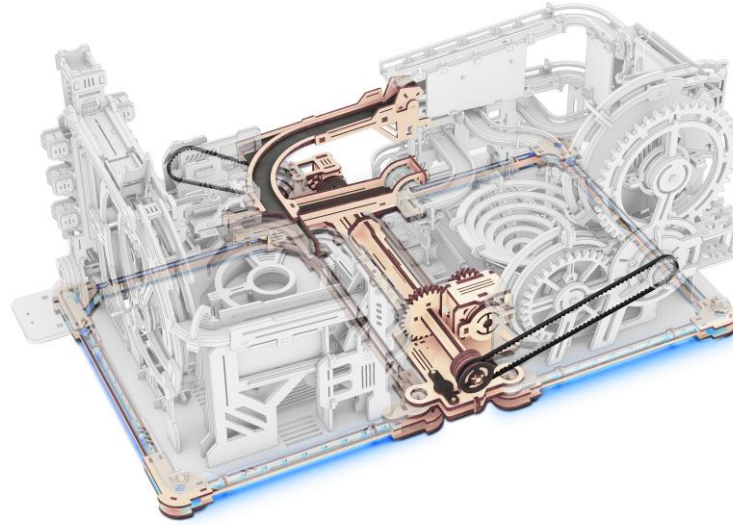

Super Store Series

ROBOTIME

Rolife

DW013B Blooming Tea Garden

DW014B Pop Bubble Bathroom -

DW015B Warm Dining Room

Brand	Item #	Description	MSRP	Case Qty	Case Pack Price	Retailer Cost	Status	UPC	Pre-Built Display
ROLIFE	DW013B	Blooming Tea Garden - DUE NOV '24	\$44.00	10	\$22.00	\$26.40	Pre-Order	6946785121834	DW15Z
ROLIFE	DW014B	Pop Bubble Bathroom - DUE NOV '24	\$44.00	10	\$22.00	\$26.40	Pre-Order	6946785121841	DW15Z
ROLIFE	DW015B	Warm Dining Room - DUE NOV '24	\$44.00	10	\$22.00	\$26.40	Pre-Order	6946785121858	DW15Z

Marble Run

ROKR

ROBOTIME

LGC01 Marble Spaceport

LG01 Marble Run Link Pack

Brand	Item #	Description	MSRP	Case Qty	Case Pack Price	Retailer Cost	Status	UPC	Pre-Built Display
ROKR	LG01	Marble Run Link Pack DUE AUG '24	\$20.00	20	\$11.00	\$12.00	Shipping	6946785121254	
ROKR	LGC01	Marble Spaceport	\$54.00	8	\$27.00	\$32.40	Shipping	6946785120547	LGC01Z