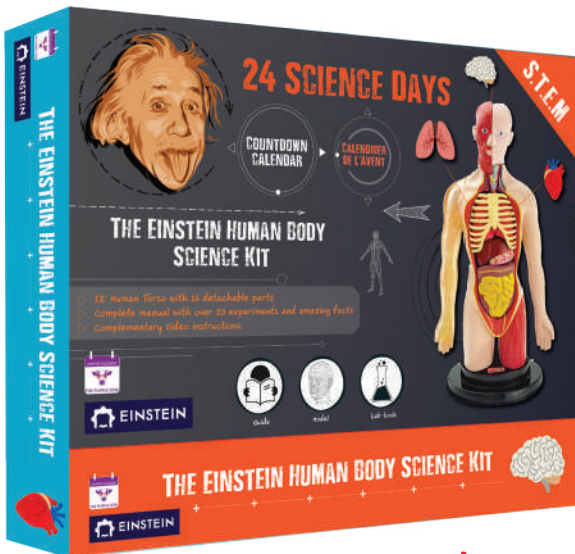

**Family Games - Countdown Calendar**  
 24 of the best ever family games in one box.  
 Age 6+  
**Box Size:** 34.5\*30\*5.8 cm / 13.5\*12\*1.5 inch  
 Barcode: 860008318312, Item#: 8312

**My World - Countdown Calendar**  
 Arts and crafts from 24 unique cultures around the globe including general knowledge and interesting facts.  
 Age 6+  
**Box Size:** 34.5\*30\*4.3h cm 13\*12\*1.3 inch  
 Barcode: 860008318336, Item#: 8336

**New!**

**A Collection of 24 Cork Figurines - Countdown Calendar**  
 Age 13+  
**Box Size:** 34.5\*30\*5.8 cm / 13.5\*12\*2 inch  
 Barcode: 860008318398, Item#: 8398

**Amazing Magic - Countdown Calendar**  
 The perfect magician starter kit. 24 real magic tricks!  
 Age 8+  
**Box Size:** 34.5\*30\*5.8 cm / 13.5\*12\*2 inch  
 Barcode: 860008318329, Item#: 8329

**Shocking Science Tricks - Countdown Calendar**  
 24 jaw-dropping science S.T.E.M. tricks for kids.  
 Age 8+  
 Box Size: 34.2\*29.5\*4.1 cm / 13.5\*11.6\*1.61 inch  
 Barcode: 860008318305, Item#: 8305

**The Crazy Scientist - Advent Calendar**  
 24 cool science experiments. Each box contains an exciting science experiment.  
 Age 8+  
 Box Size: 34.2\*29.5\*4.1 cm / 13.5\*11.6\*1.61 inch  
 Barcode: 7290018133286, Item#: 286