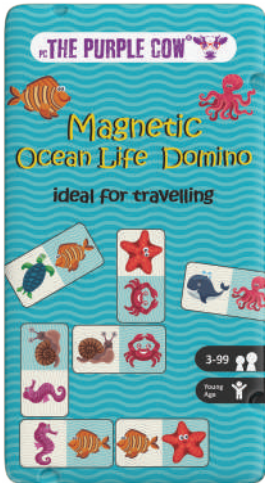

**Hangman**  
Barcode: 7290011890681  
Item#: 681

Chinese Chess  
Barcode: 7290018133170  
Item#: 170

Fighting Serpents  
Barcode: 7290018133750  
Item#: 3750

Young Players (Ages 3-6)

*NEW!*

Ocean Life Domino  
Barcode: 7290019486916  
Item#: 6916

*NEW!*

Road Safari  
Barcode: 7290019486893  
Item#: 6893

Animal Homes  
Barcode: 7290016026290  
Item#: 290

Car Race  
Barcode: 7290011890742  
Item#: 742

Bingo  
Barcode: 7290016026061  
Item#: 061

**Monster Factory**  
Barcode: 7290016026771  
Item#: 771

**Road Trip Bingo**  
Barcode: 7290016026573  
Item#: 573

**Treasure Hunt**  
Barcode: 7290011890759  
Item#: 759

**Dress Me Up**  
Barcode: 7290016026566  
Item#: 566

**Let's Go Shopping**  
Barcode: 7290016026757  
Item#: 757