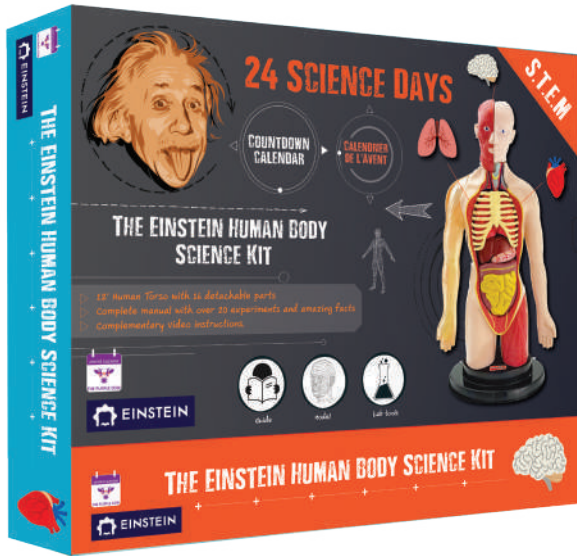

**NEW!**

**Einstein Science Stuff - lab tube**  
Full Display 35pcs  
Dimensions: 17.5x12x6.3  
inch/44x30.6x16cm  
Barcode: 7290020286079  
Item#: 6079

**Einstein Science Stuff -**  
Full Display 18pcs  
Barcode: 7290019486664  
Item#: 6664

New!

**The Einstein Human Body Science Kit**  
 12' Human Torso with 16 detachable parts  
 Complete manual with over 20 experiments and amazing facts  
 Complementary Video instructions.  
**Box Size:** 49\*40\*8h cm / 19\*15.5\*3 inch  
**Barcode:** 860008318381, Item#: 8381