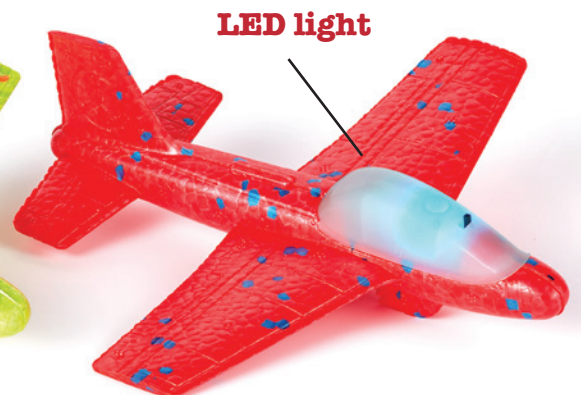

- Plane size: 19.29" x 1.97" x 1.97"
- Assorted colors
- Ages 3 years +

51842 / Master 6 (assorted colors) / \$4.00

6 9 3 4 0 9 1 5 1 8 4 2 1

**BEST
SELLER**

**19" Wing
Span!**

LED light

Little Glider

Our new Little Glider will perform loops & tricks , well balanced Easy to assemble. Also comes with LED light

- Ages 3 years +
- On & Off LED light
- Packaged in a retro color box
- Assorted colors
- Glider size - 7" Long , wing span 7"

56454 / Master 6 / \$3.25

6 9 3 4 0 9 5 6 4 5 4 1

LED light

LED light

Jumbo (Washable) Sidewalk Chalk