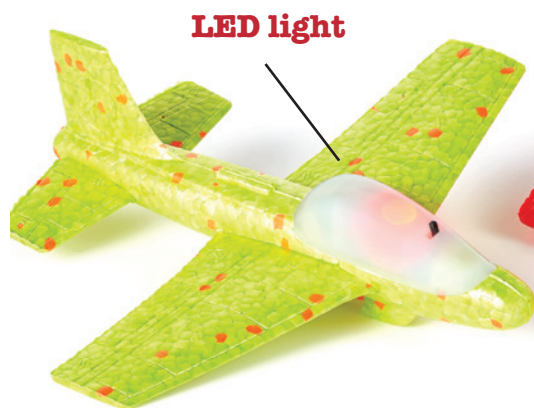

1682 / Master 20 / \$3.50

4 001664 016822

We break Master Cartons for you - Order what you like!

Original Glider Plane

This Foam Glider plane will be a huge hit in the sky, soar through the air and perform tricks with this high quality, well balanced and easy to assemble plane.

- Plane size: 19.29" x 1.97" x 1.97"
- Assorted colors
- Ages 3 years +

51842 / Master 6 (assorted colors) / \$4.00

6 9 3 4 0 9 1 5 1 8 4 2 1

**BEST
SELLER**

**19" Wing
Span!**

LED light

Little Glider

Our new Little Glider will perform loops & tricks , well balanced Easy to assemble. Also comes with LED light

- Ages 3 years +
- On & Off LED light
- Packaged in a retro color box
- Assorted colors
- Glider size - 7" Long , wing span 7"

56454 / Master 6 / \$3.25

6 9 3 4 0 9 5 6 4 5 4 1

LED light

LED light

Jumbo (Washable) Sidewalk Chalk