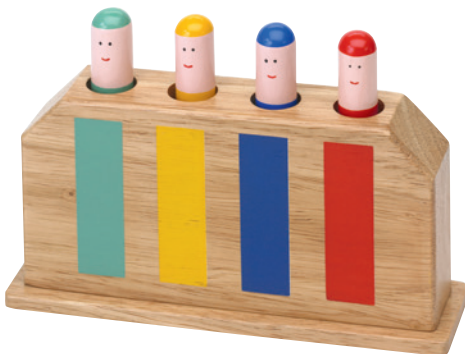

- Includes 80 Wooden Blocks
- 20 pc base puzzle
- Floor (base) Puzzle Size: 21" x 18"
- Retail packaged cardboard barrel
- Ages 24 Months +

44705 / Master 4 / \$25.00

6 971608 447051

Pop Up Toy's

Our classic Pop Up Toys have a rich tradition of history. Each Pop Up Toy features 4 figures with spring loaded action, and are ideal for developing hand/eye coordination and fine motor skills.

Ice Cream Truck

- Size: 6½"L x 5"H x 3"W
- Ages 12 months +

55878 / Master 5 / \$9.00

Pop Up Birthday Cake

- Size: 6½"L x 5"H x 2"W
- Ages 12 months +

51205 / Master 5 / \$8.50

Pop Up Toy

- Size: 6½"L x 2"W x 5½"H
- Ages 12 months +