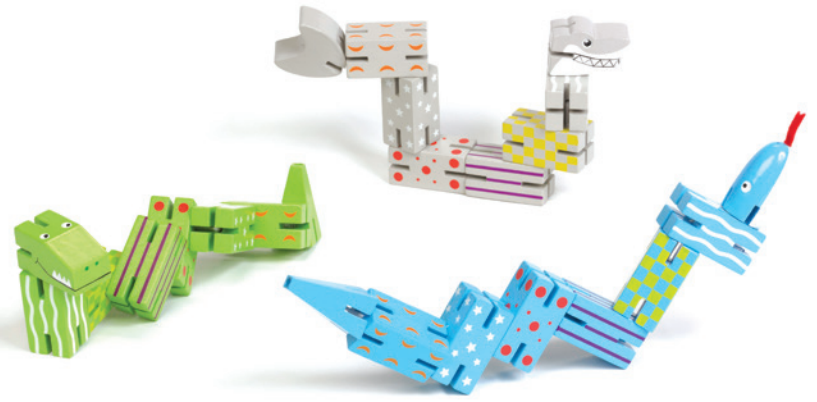

BEST SELLER

Mini What' Zit

- Multi-Color Blocks
- Packed in full color display box
- Size: 9½"L, cubes
- Elastic Connection
- Ages 3 years +

53150 / Master 1 / \$64.00

24 Mini What' Zit per display, \$2.66 each

What' Zit Animals

- Three animals – shark, alligator, snake
- 4 of each animal
- 12 animals in full color display box
- Size: 13½"L x 1"W
- Ages 3 years +

59593 / Master 1 / \$36.00

12 What' Zit Animals per display, \$3.00 each