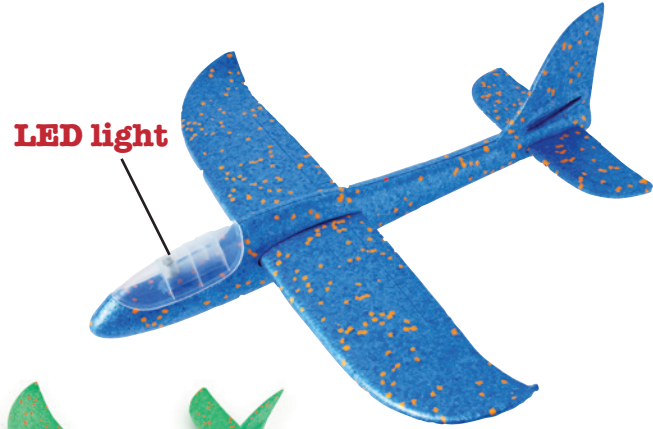

- Plane size: 19.29" x 1.97" x 1.97"
- Assorted colors
- Ages 3 years +

51842 / Master 6 (assorted colors) / \$4.00

6 9 3 4 0 9 1 5 1 8 4 2 1

**BEST
SELLER**

**19" Wing
Span!**

LED light

Little Glider

Our new Little Glider will perform loops & tricks , well balanced Easy to assemble. Also comes with LED light

- Ages 3 years +
- On & Off LED light
- Packaged in a retro color box
- Assorted colors
- Glider size - 7" Long , wing span 7"

56454 / Master 6 / \$3.25

6 9 3 4 0 9 5 6 4 5 4 1

LED light

LED light

Jumbo (Washable) Sidewalk Chalk