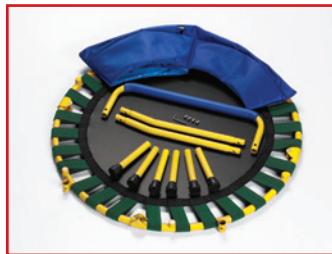

- **NO bungee cord**
- **Trampoline mat pre-assembled**
- **Minor assembly required**

Fold and Go Trampoline

- ASTM safety approved + HR4040
- Totally foldable
- Suitable for indoor/outdoor
- Extra safety, comes with padded frame cover and handle
- Holds 1 child up to 150+ lbs.
- Drop ship available
- Retail packaging - with carry handle box
- 36" diameter x 35" floor to handle
- Ages 3 years +

59609 / Master 2 / \$53.00

BEST SELLER

Scan with smart phone to see our fast and easy assembly

“Fold & Go Extension Kit”

Our Fold & Go Trampoline now has a handle bar extension kit. The extension kit will allow the user to raise the height of the bar by 8½”.