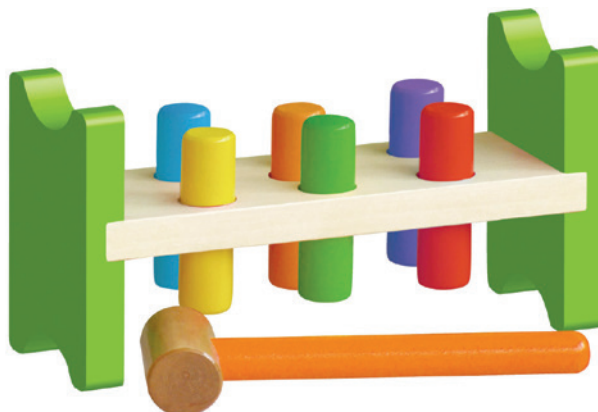

We break Master Cartons for you - Order what you like!