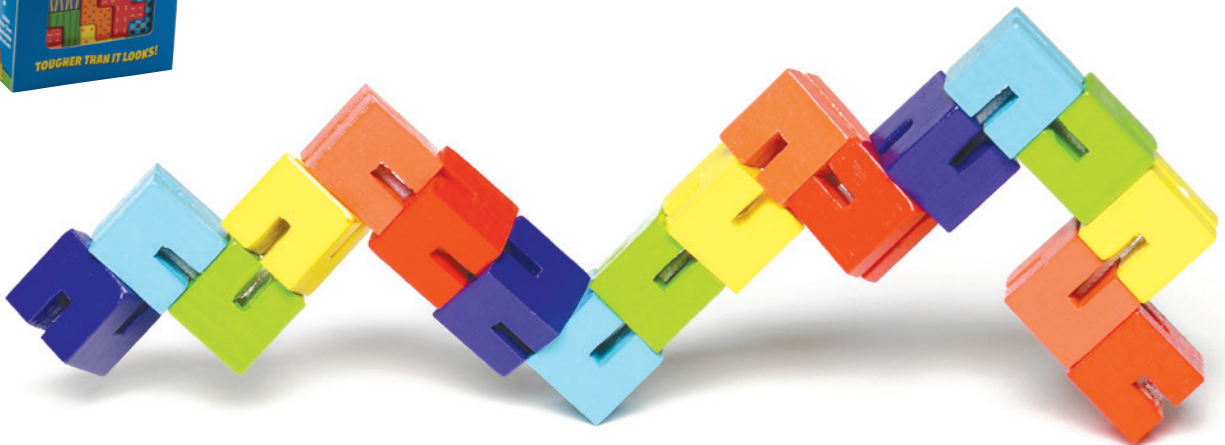

BEST SELLER