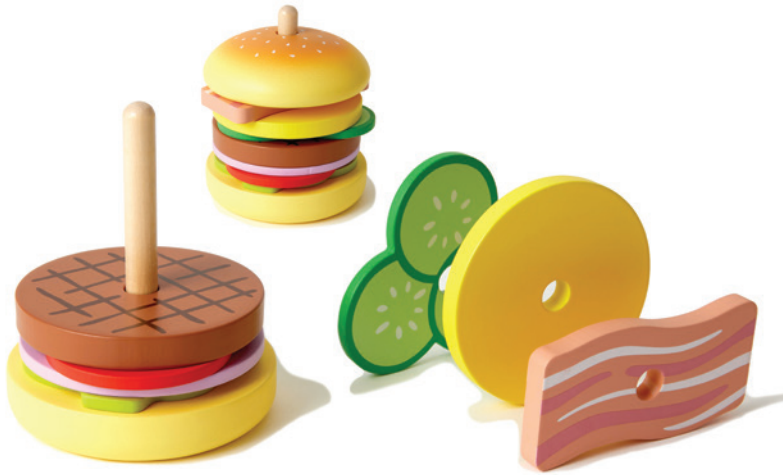

- Ages 18 months +
- Packed in a full retail color box

550520 / Master 6 / \$10.25

We break Master Cartons for you - Order what you like!

Insect Geo Blocks & Gears

Great manipulative wooden toy, will boost hand/eye coordination and problem solving skills.

- Retail packaged in a full retail colored box
- Size: 8.66" x 6.69" x 3.38"
- Ages 12 Months +

44690 / Master 8 / \$10.95

Stacking Hamburger

Fresh off the grill, stack the toppings the way you like! This wooden stacking burger is ideal for helping build hand-eye coordination and motor skills.