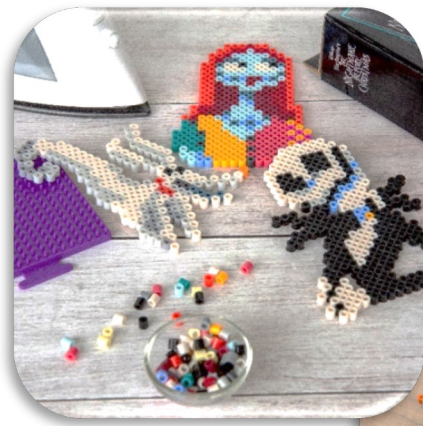

ITEM NUMBER:
 80-56959
DESCRIPTION:
 STITCH DELUXE BOX
OUTER QUANTITY: 6
LIST PRICE: \$12.50

ITEM NUMBER:
80-56993
DESCRIPTION:
MY LITTLE PONY SMALL BOX
OUTER QUANTITY: 6
LIST PRICE: \$7.50

ITEM NUMBER:
80-57046
DESCRIPTION:
LION KING SMALL BOX
OUTER QUANTITY: 6
LIST PRICE: \$7.50

ITEM NUMBER:
 80-57134
DESCRIPTION:
 SQUISH SUMMER SMALL BOX
OUTER QUANTITY: 6
LIST PRICE: \$7.50

ITEM NUMBER:
 80-57135
DESCRIPTION:
 SQUISH FROG SMALL BOX
OUTER QUANTITY: 6
LIST PRICE: \$7.50

ITEM NUMBER:
80-56968
DESCRIPTION:
NIGHTMARE BC SMALL BOX
OUTER QUANTITY: 6
LIST PRICE: \$7.50