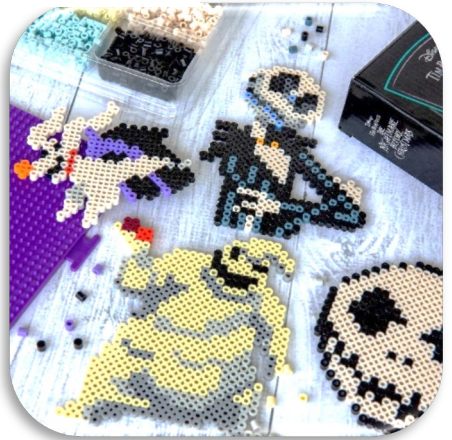

ITEM NUMBER:
80-56968
DESCRIPTION:
NIGHTMARE BC SMALL BOX
OUTER QUANTITY: 6
LIST PRICE: $7.50

ITEM NUMBER:
80-54495
DESCRIPTION:
NIGHTMARE BC DELUXE BOX
OUTER QUANTITY: 6
LIST PRICE: $12.50