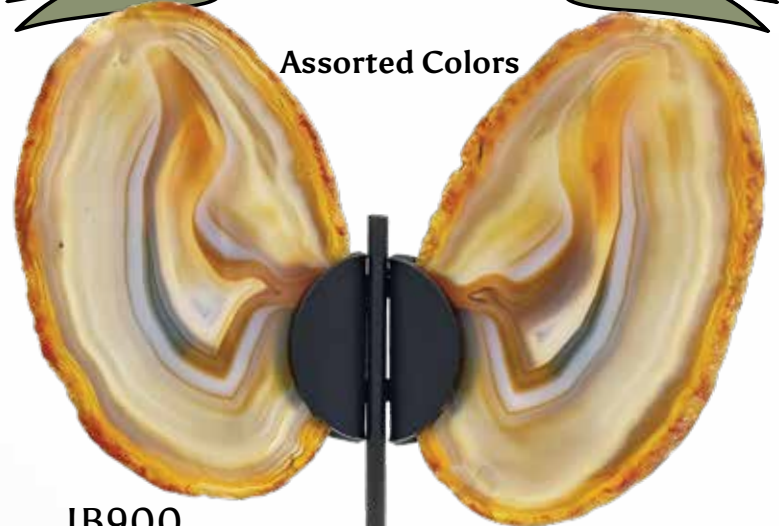

IB900
Agate
Approx. 6 1/2" h x 5 3/4" w
$13.00 ea.