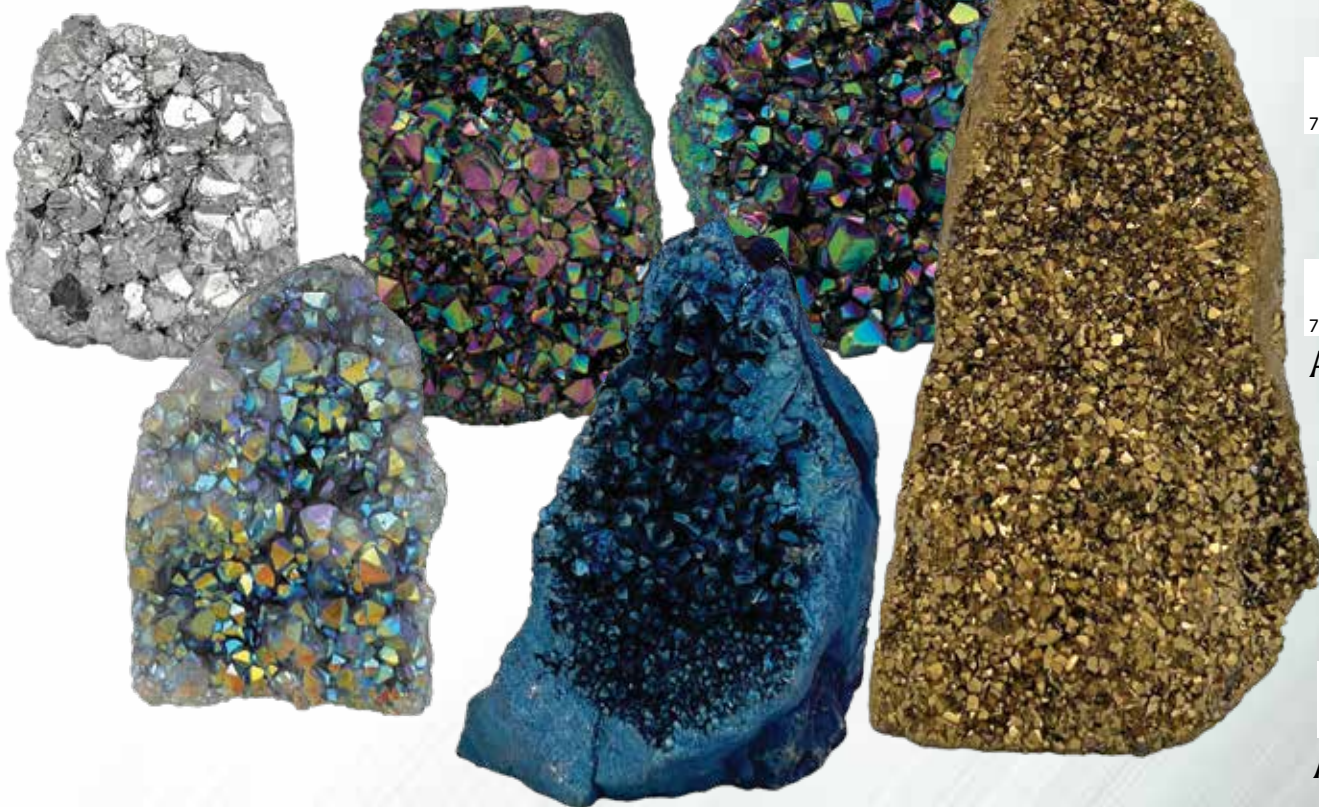

# Fossils & Gemstones on Metal Base

CHECK OUT [WWW.WESTERNWOODS.COM](http://WWW.WESTERNWOODS.COM) FOR THE  
WHOLE SELECTION OF IRON BASE ITEMS.

IBM14  
White Ammonite  
\$4.50

IBM15  
Septarian Nodule  
\$4.50 ea.