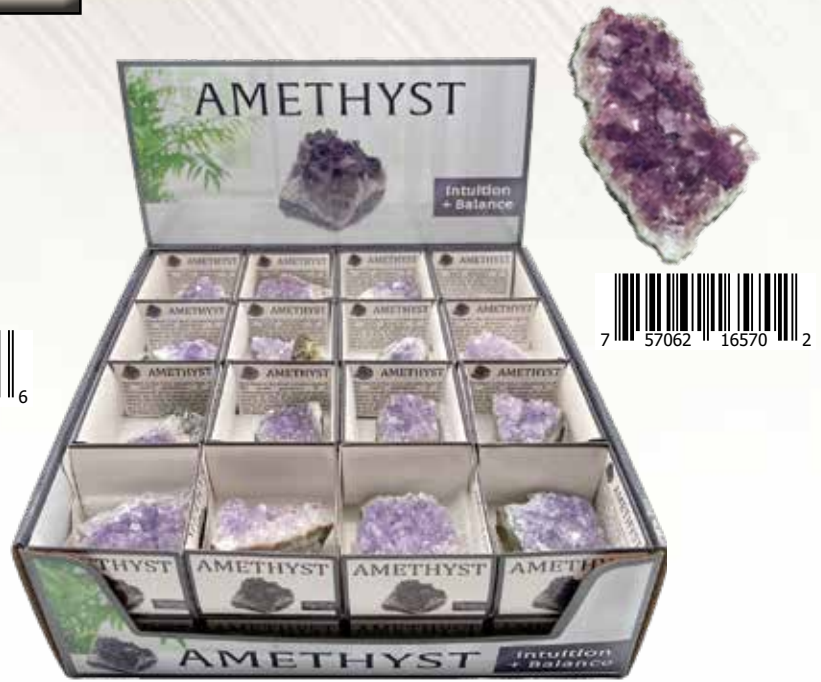

**PEN05G**  
Pyrite

**PEN06S**  
Amazonite

**PEN06G**  
Amazonite

CHECK OUT [WWW.WESTERNWOODS.COM](http://WWW.WESTERNWOODS.COM) FOR THE WHOLE SELECTION OF FPK KITS

**FPK281**  
**TEKTITES IN BOX**  
 48 Per Case \$55.00